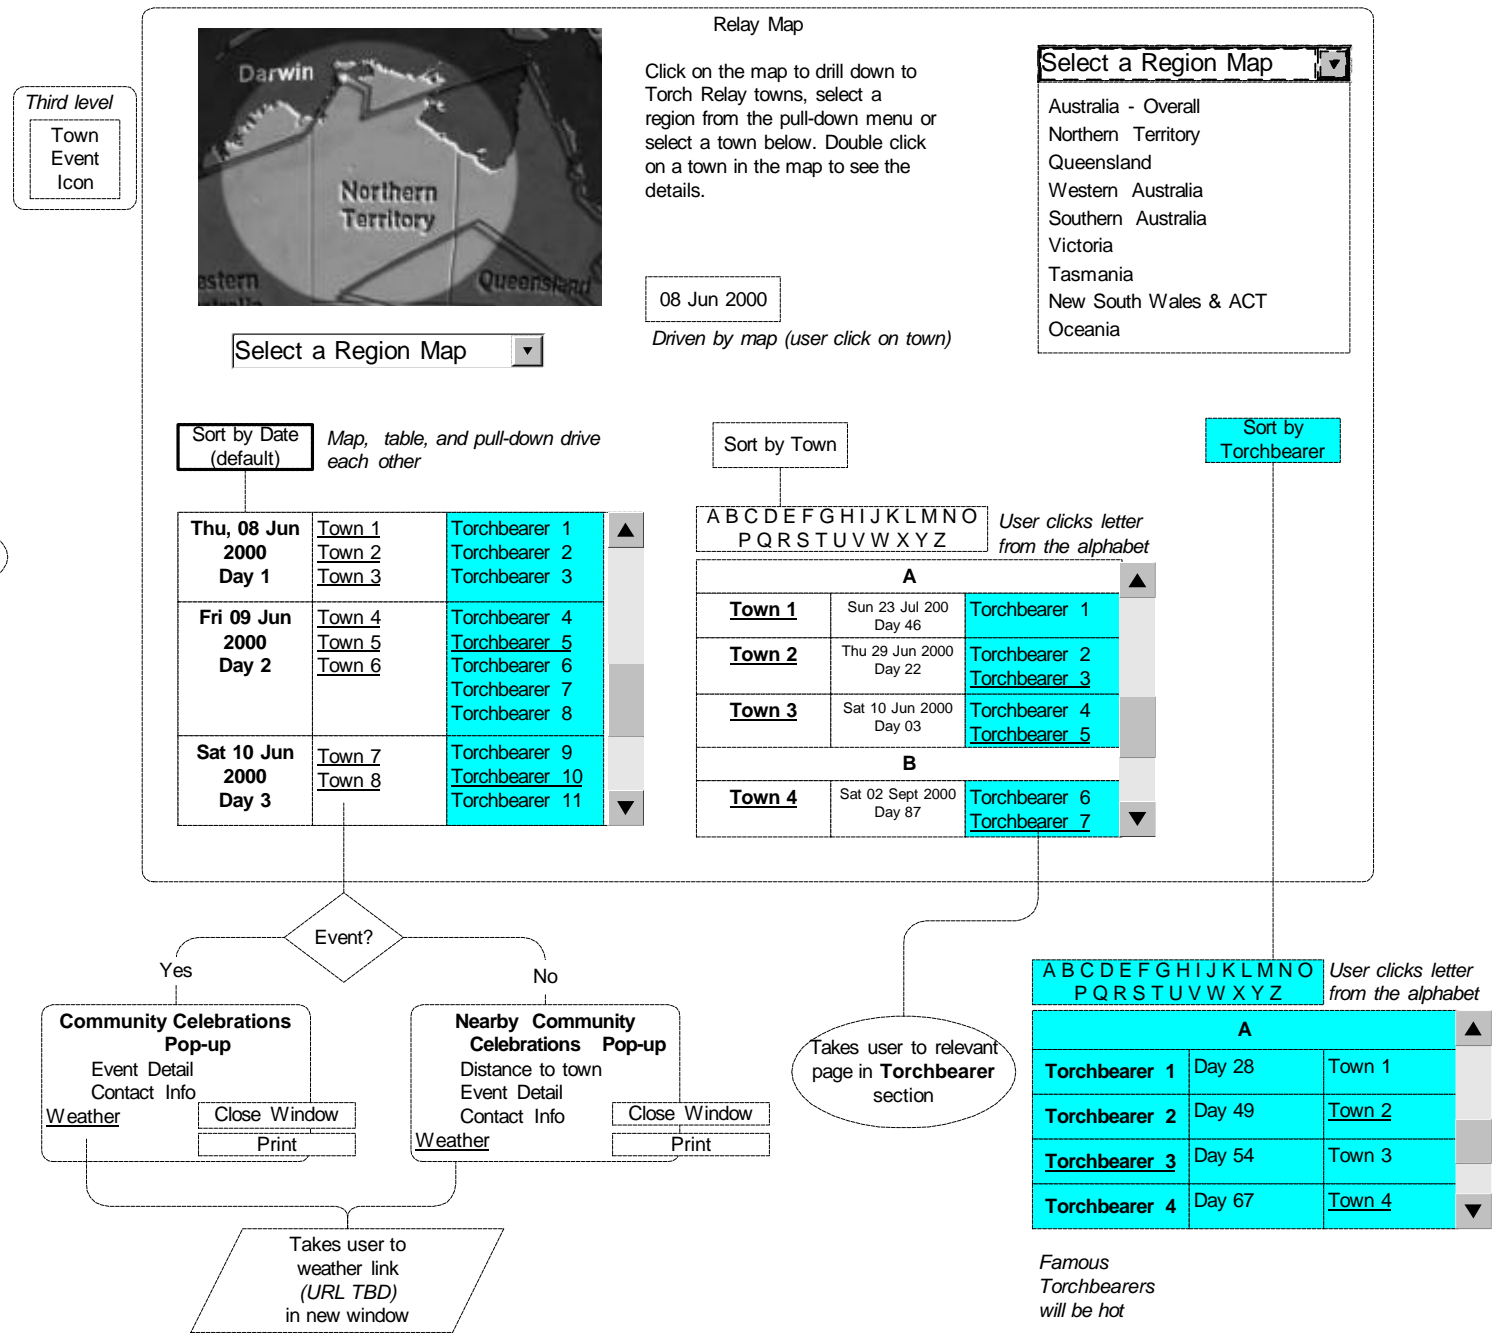

Map drills down a total of three levels
Gets to city level where user may click on city to get details

User may:
Click the map to choose a region
Select a region in the pull-down menu - drives the map
Click the red relay route to select a day - drives the DAY sort view
Sort by Day, Town, Torchbearer - view recaches
Click the town links to see the community celebration details